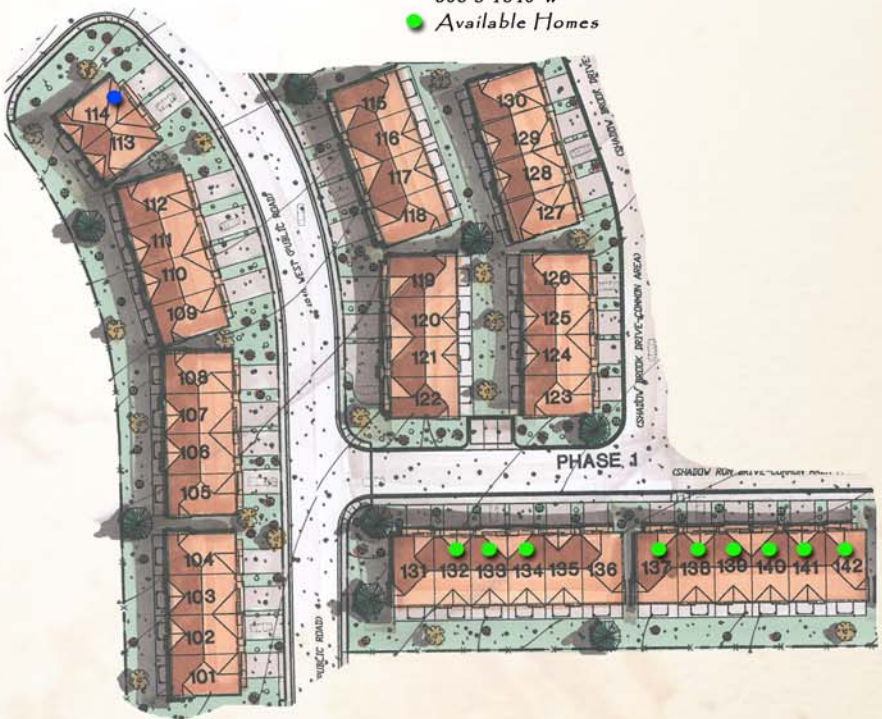

**\$2,000
Builder
Incentive!**

**\$2,000
Lender
Incentive!**

Pheasant Meadow

TOWNHOMES AT SLEEPY RIDGE

Available Townhomes

● Model Home
806 S 1840 W
● Available Homes

# 132	1827 W.	\$179,900
# 133	1823 W.	\$179,900
# 134	1819 W.	\$179,900
# 137	1803 W.	\$189,900
# 138	1801 W.	\$179,900
# 139	1797 W.	\$179,900
# 140	1795 W.	\$179,900
# 141	1793 W.	\$179,900
# 142	1791 W.	\$189,900